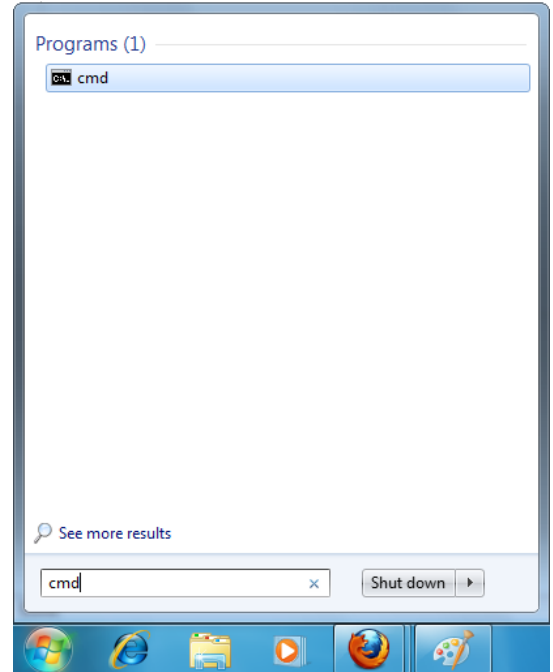

How to obtain your MAC Address

1. Click on the **Windows Logo** in the bottom left corner.
2. In the search box, type in **cmd** and press enter.
3. In the command prompt, type in **getmac** (with no spaces) and push enter.

4. The **MAC address** is labeled **Physical Address** (denoted by a yellow box below).