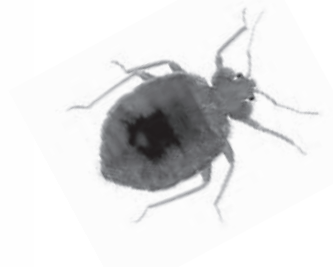

MP144

2017

Japanese Beetle  
(*Popillia japonica*)

Lice  
(*Pediculus humanus*)

Grasshopper  
(*Melanoplus differentialis*)

Cockroach  
(*Periplaneta americana*)

# Insecticide Recommendations for Arkansas

Potato Beetle  
(*Lema trilinea*)

House Fly  
(*Musca domestica*)

Mosquito  
(*Anopheles quadrimaculatus*)

Bed Bug  
(*Cimex lectularius*)

Brown Recluse  
(*Loxosceles reclusa*)

Brown Marmorated  
Stink Bug  
(*Halyomorpha halys*)

Tarnished Plant Bug  
(*Lygus lineolaris*)

Corn Earworm  
(*Helicoverpa zea*)

**UofA** **DIVISION OF AGRICULTURE**  
**RESEARCH & EXTENSION**  
University of Arkansas System  
[www.uaex.edu](http://www.uaex.edu)