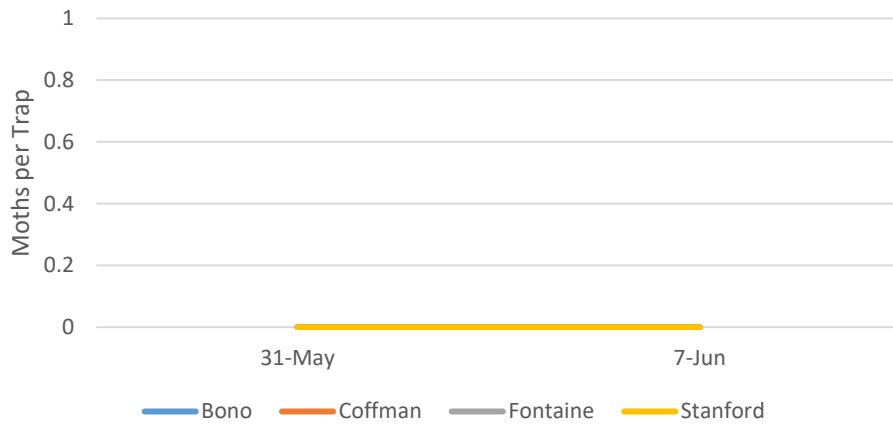

Southwestern Cornborer Trap Catches Drew County

Southwestern Cornborer Trap Catches Faulkner County (6/14/21)

Southwestern Cornborer Trap Catches Greene County

Southwestern Cornborer Trap Catches Lawrence County (6/14/21)