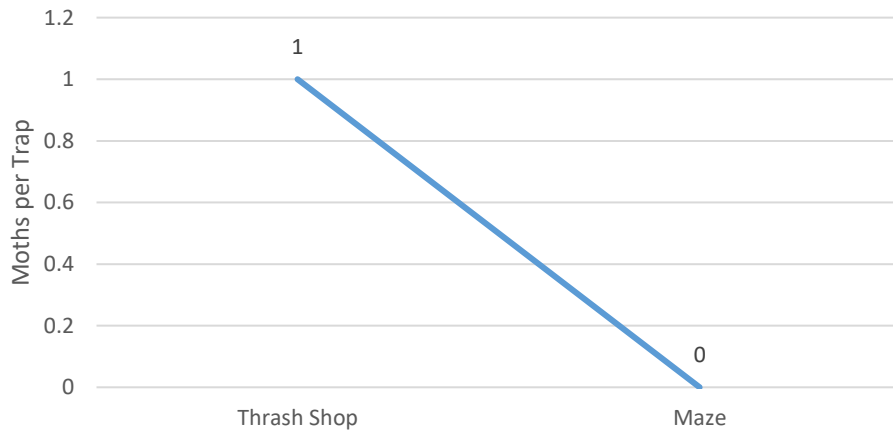

Southwestern Cornborer Trap Catches Drew County

Southwestern Cornborer Trap Catches Faulkner County (6/14/21)

Southwestern Cornborer Trap Catches Greene County

Southwestern Cornborer Trap Catches Lawrence County (6/14/21)