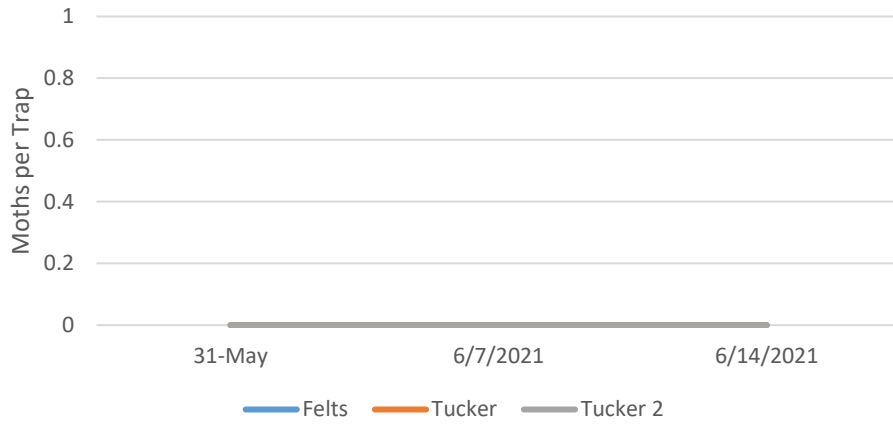

Southwestern Cornborer Trap Catches Drew County

Southwestern Cornborer Trap Catches Faulkner County (6/14/21)

Southwestern Cornborer Trap Catches Greene County

Southwestern Cornborer Trap Catches Lawrence County (6/14/21)