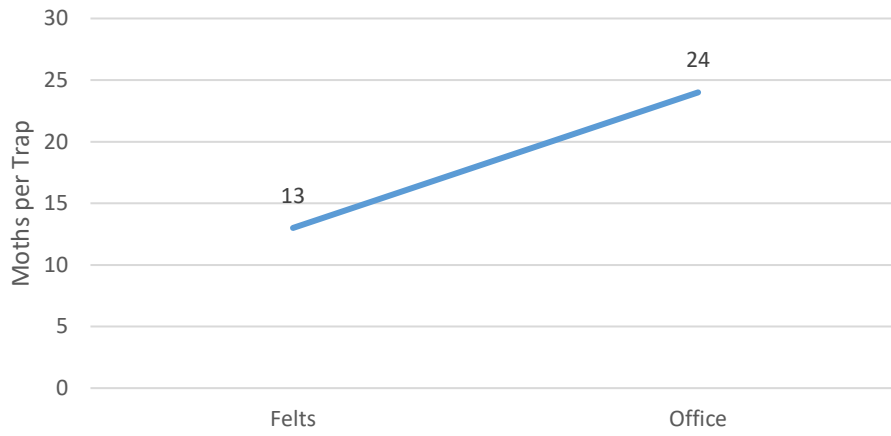

Bollworm Trap Catches  
Greene County (6/14/21)

Bollworm Trap Catches  
Jefferson County (6/14/21)

### Bollworm Trap Catches Mississippi County (6/14/21)

### Bollworm Trap Catches White County