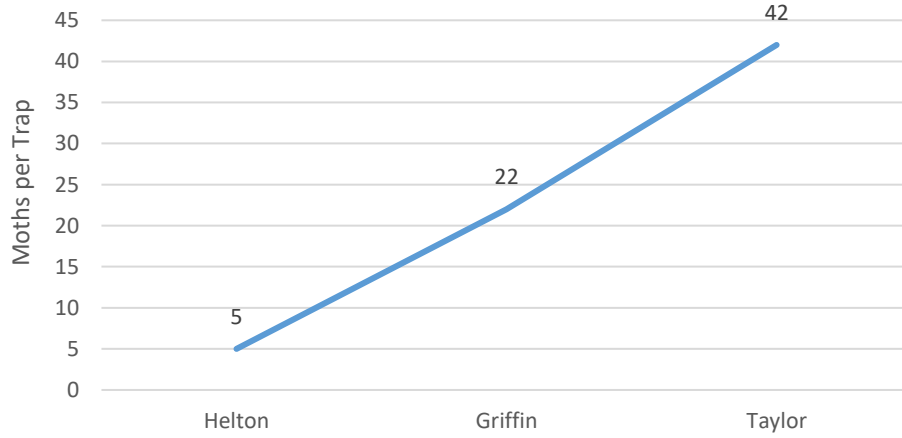

Bollworm Trap Catches  
Greene County (6/14/21)

Bollworm Trap Catches  
Jefferson County (6/14/21)

### Bollworm Trap Catches Mississippi County (6/14/21)

### Bollworm Trap Catches Phillips County (6/14/21)

### Bollworm Trap Catches White County