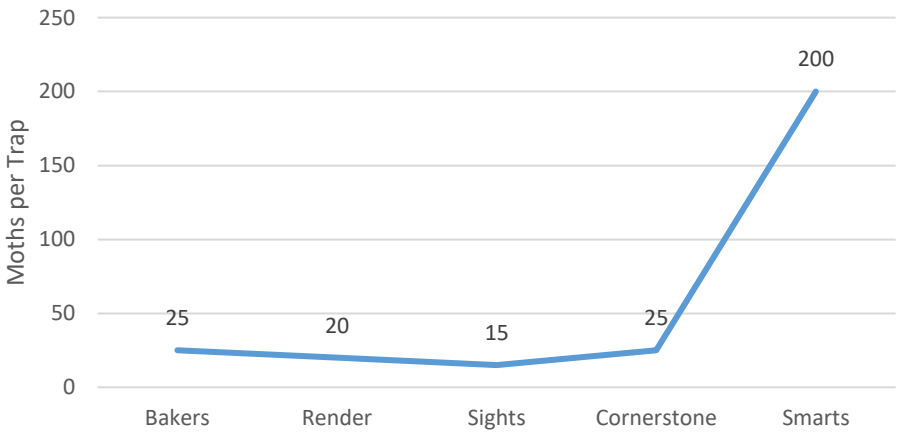

Bollworm Trap Catches  
Greene County (6/14/21)

Bollworm Trap Catches  
Jefferson County (6/14/21)

### Bollworm Trap Catches Mississippi County (6/14/21)

### Bollworm Trap Catches White County