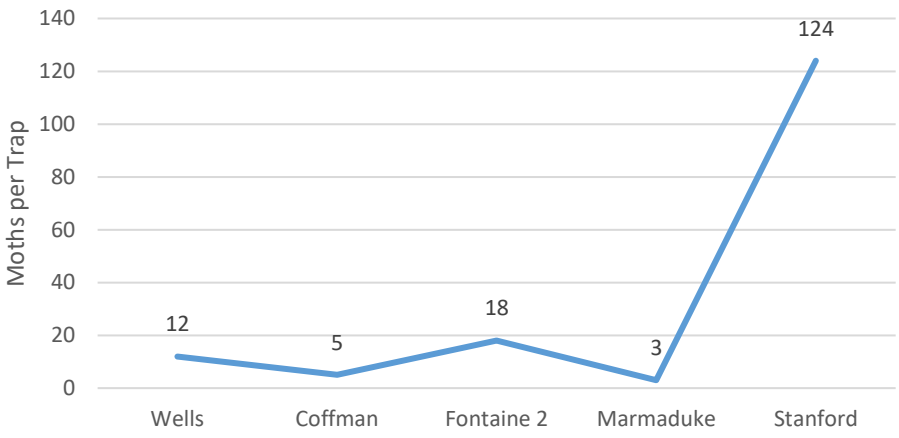

Bollworm Trap Catches  
Greene County (6/14/21)

Bollworm Trap Catches  
Jefferson County (6/14/21)

### Bollworm Trap Catches Mississippi County (6/14/21)

### Bollworm Trap Catches Phillips County (6/14/21)

### Bollworm Trap Catches White County