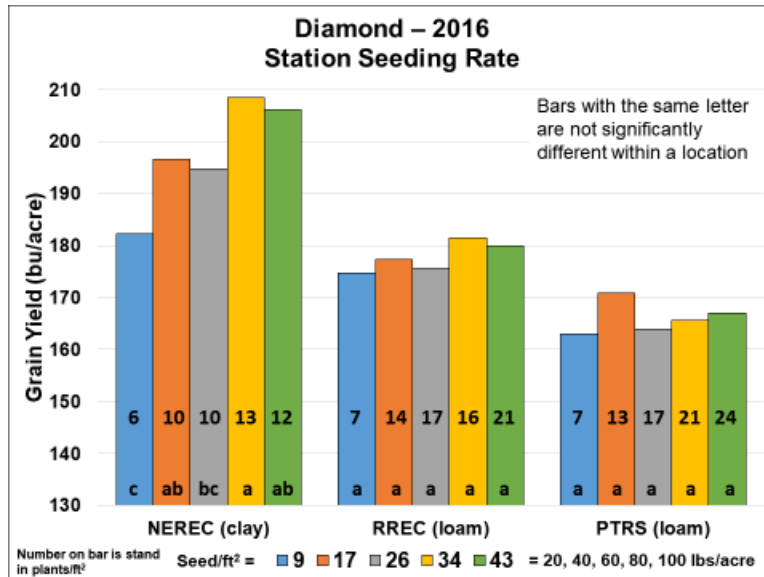

## Results of Seeding Rate Studies, 2016-2018 Diamond – Seeding Rate by Planting Date

Seed in all trials treated with an insecticide and fungicides prior to planting.

## Diamond – Seeding Rate