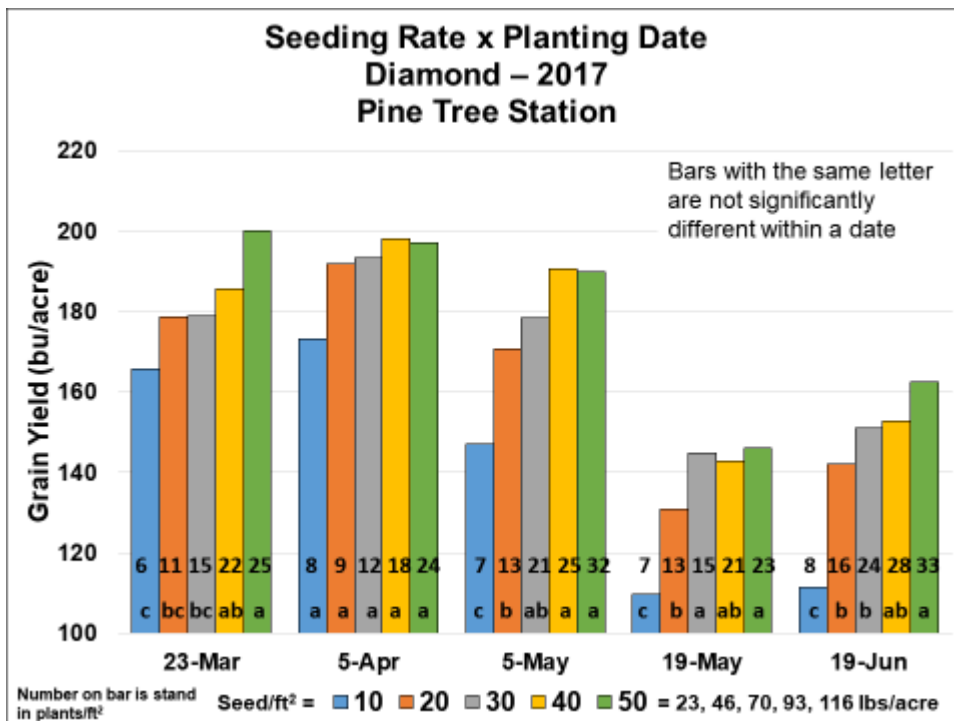

# RICE

## Results of Seeding Rate Studies, 2016-2018 Diamond – Seeding Rate by Planting Date

Seed in all trials treated with an insecticide and fungicides prior to planting.