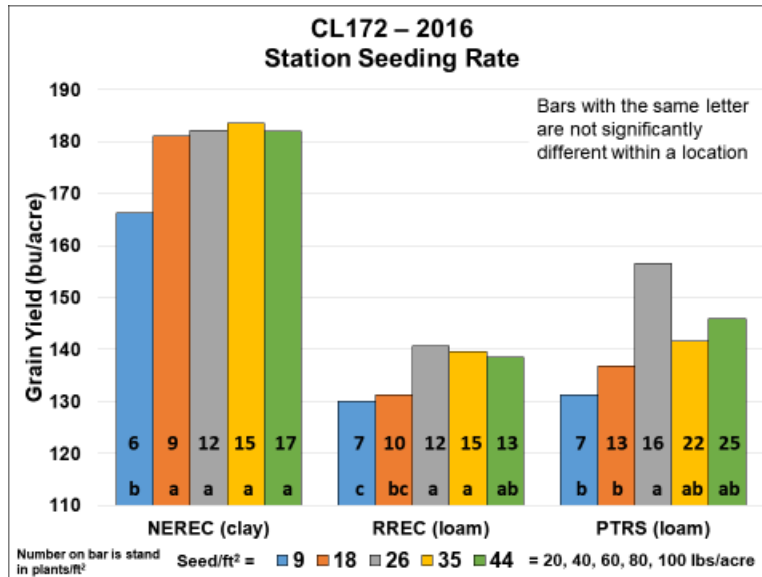

RICE

CL172 – Seeding Rate