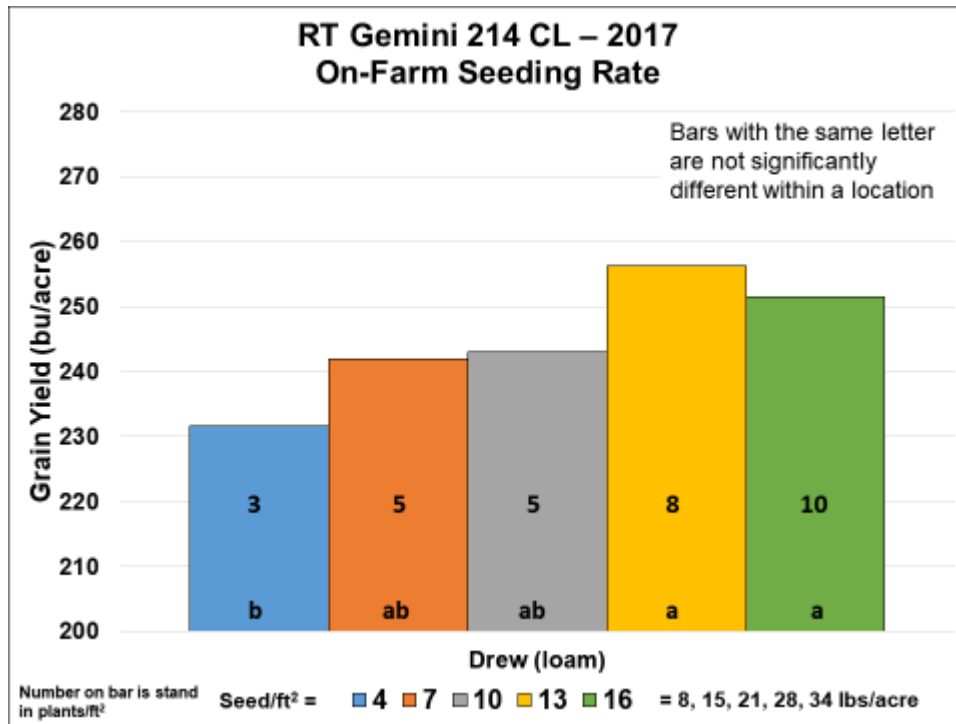

RICE

RT Gemini 214 CL – Seeding Rate