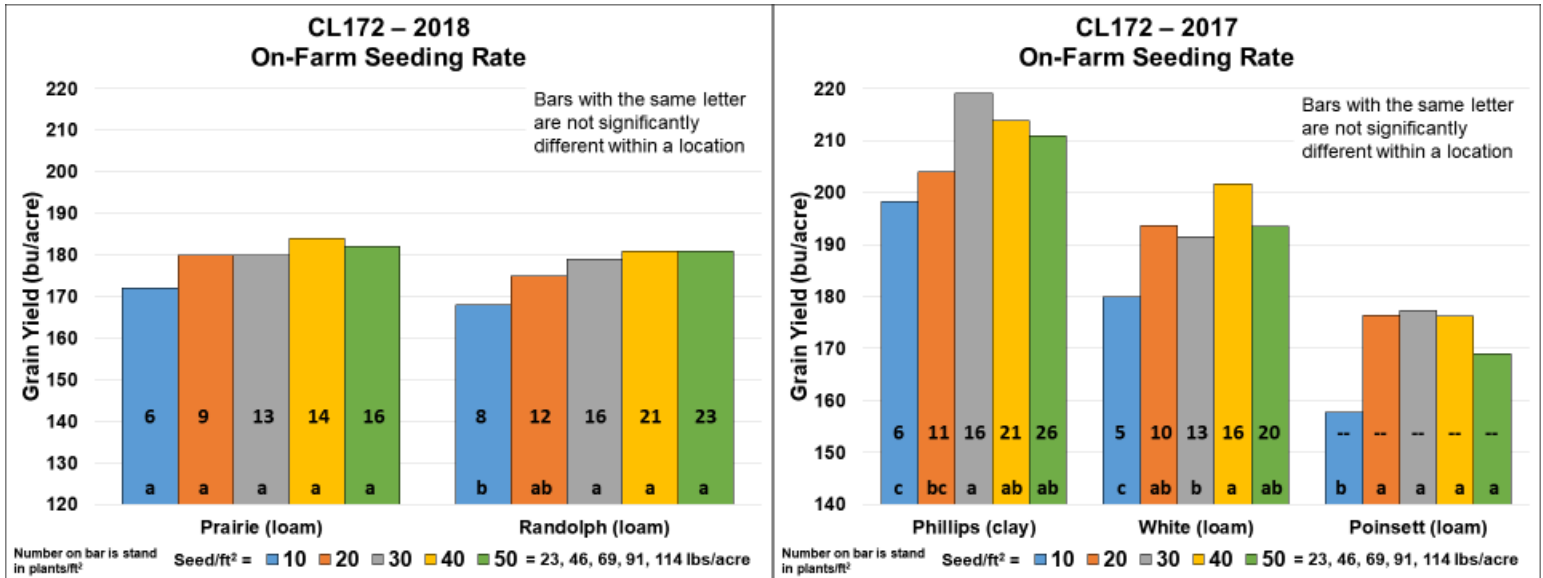

RICE

CL172 – Seeding Rate