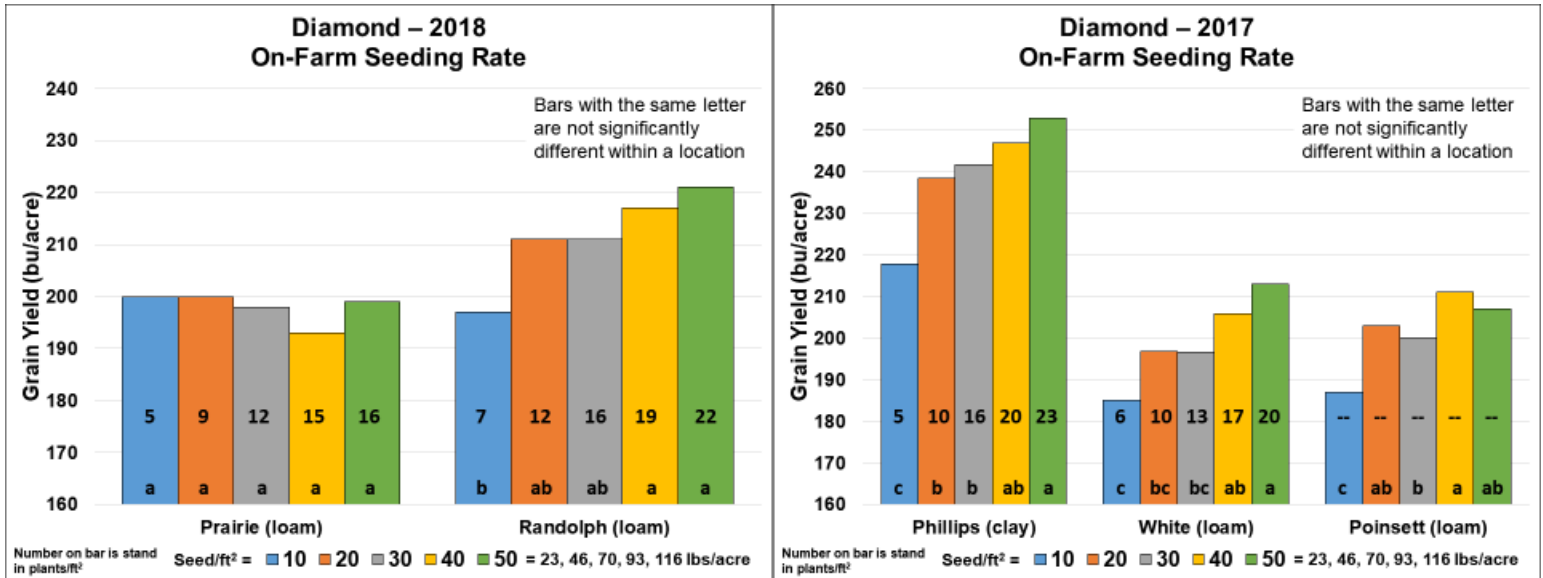

RICE

Diamond – Seeding Rate