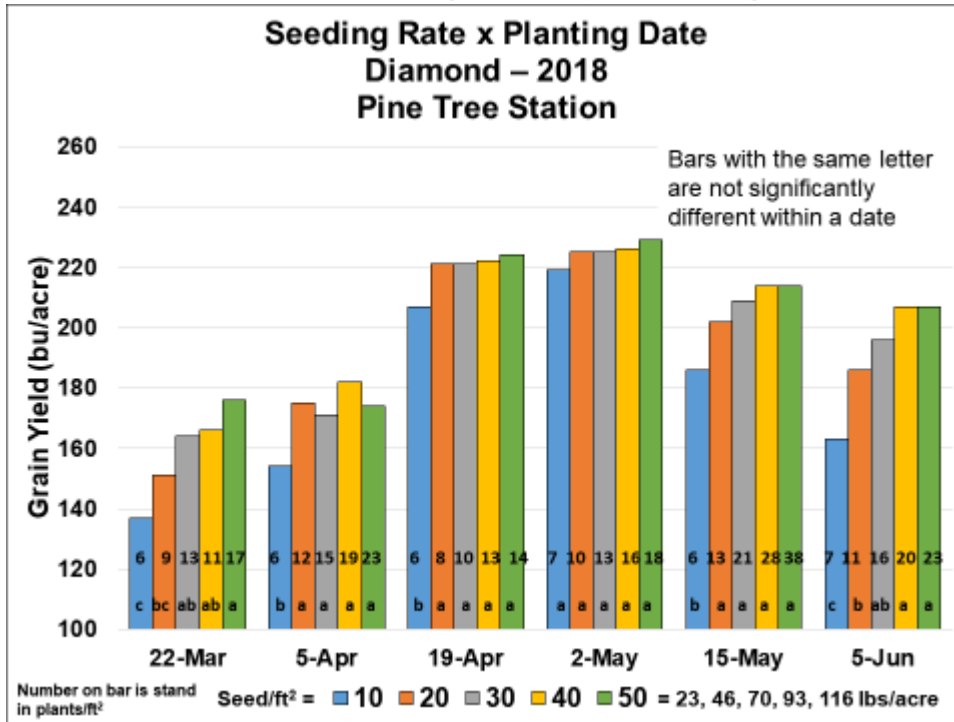

## Results of Seeding Rate Studies, 2016-2018 Diamond – Seeding Rate by Planting Date

Seed in all trials treated with an insecticide and fungicides prior to planting.