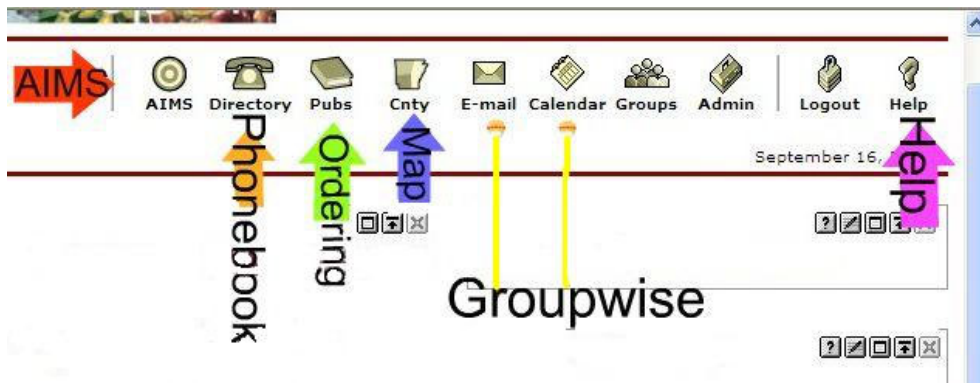

SPOT Tipsheet Icons and Buttons

SPOT link buttons:

AIMS	Opens AIMS reporting
Directory	Opens Employee Listings
Pubs	Publications Ordering
Cnty	County Office Maps
E-mail	Groupwise Webaccess
Calendar	Groupwise Webaccess calendar
Groups	Opens the SPOT Groups list
Admin	If you have this button, this section allows you to edit user accounts
Logout	Exits SPOT
Help	Accesses Help files

Channel Buttons:

	Channel Help Information	Contains useful general information
	Edit Channel Settings	Allows you to make changes to channel display
	Expand Channel	Expands the channel to fill the screen
	Minimize/Maximize Channel	Resizes the channel to fit your needs
	Closes/Exit Channel	Allows you to remove a channel from the screen