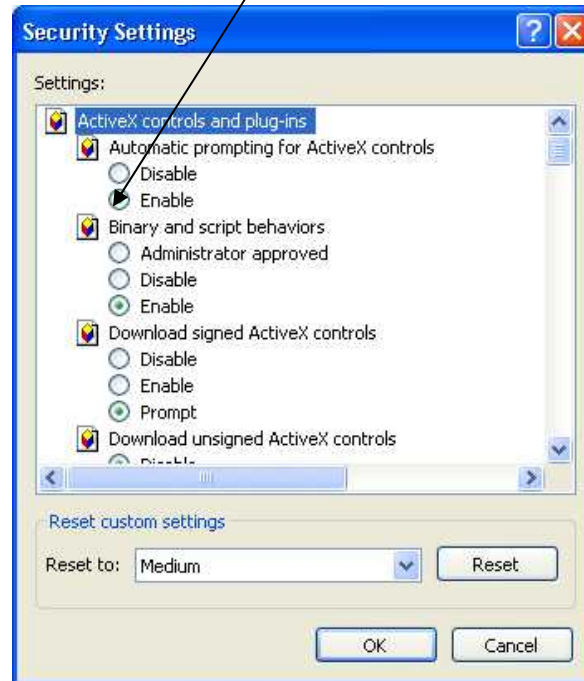

Internet Explorer Settings for using Centra

1. In IE go to **Tools>Internet Options**

2. In Internet Options go to the **Security Tab** and choose the **Custom Level** button

3. Set the **Automatic prompting for ActiveX controls to Enable** and then click OK

4. Click OK again at the previous screen and you are finished.