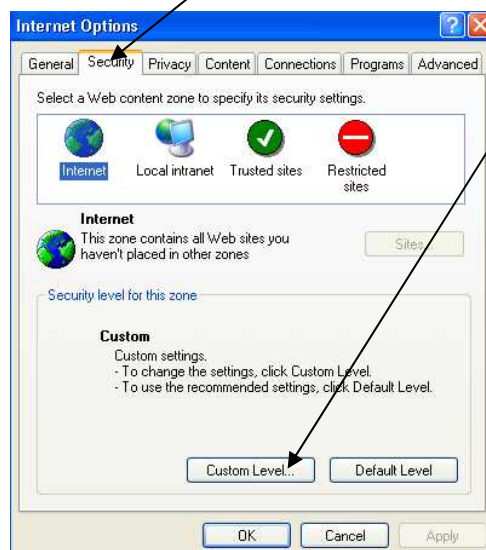

Internet Explorer Settings for using Centra

1. In IE go to **Tools>Internet Options**

2. In Internet Options go to the **Security Tab** and choose the **Custom Level** button

3. Set the **Automatic prompting for ActiveX controls to Enable** and then click OK

4. Click OK again at the previous screen and you are finished.