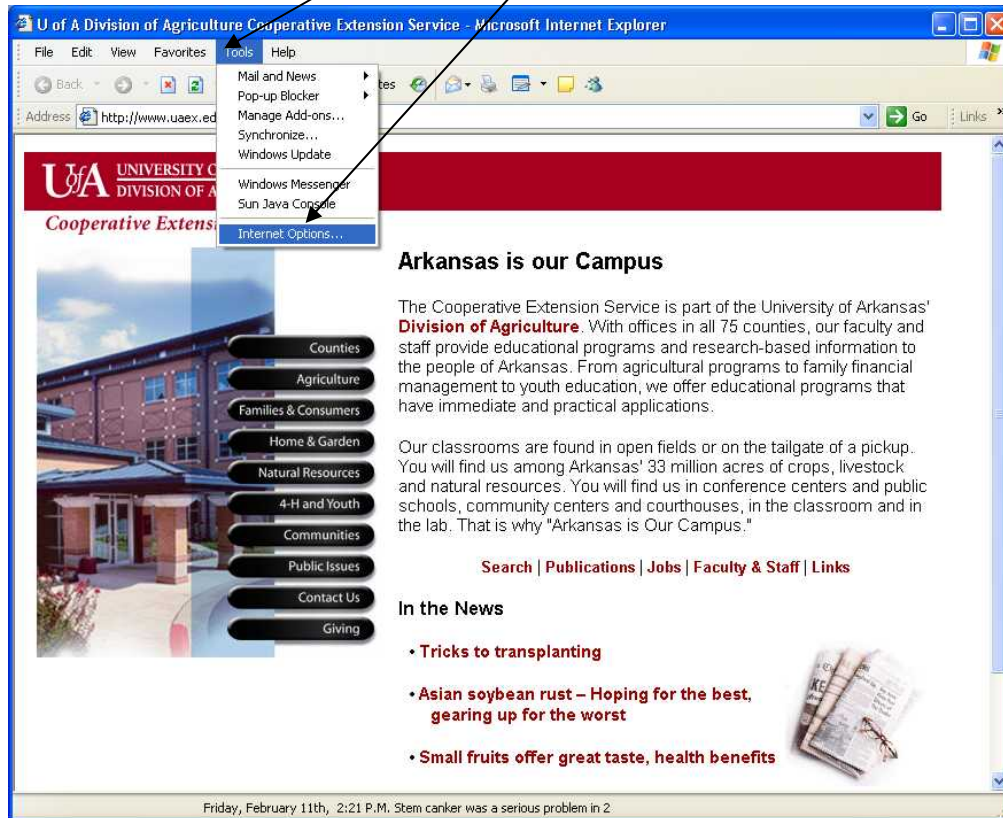

Internet Explorer Settings for using Centra

1. In IE go to **Tools>Internet Options**

2. In Internet Options go to the **Security Tab** and choose the **Custom Level** button

3. Set the **Automatic prompting for ActiveX controls to Enable** and then click OK

4. Click OK again at the previous screen and you are finished.